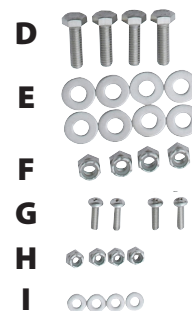

Allstar Performance 8300 Lane Dr., Watervliet, MI 49098

Phone: (269) 463-8000 Fax: (800) 772-2618 www.allstarperformance.com