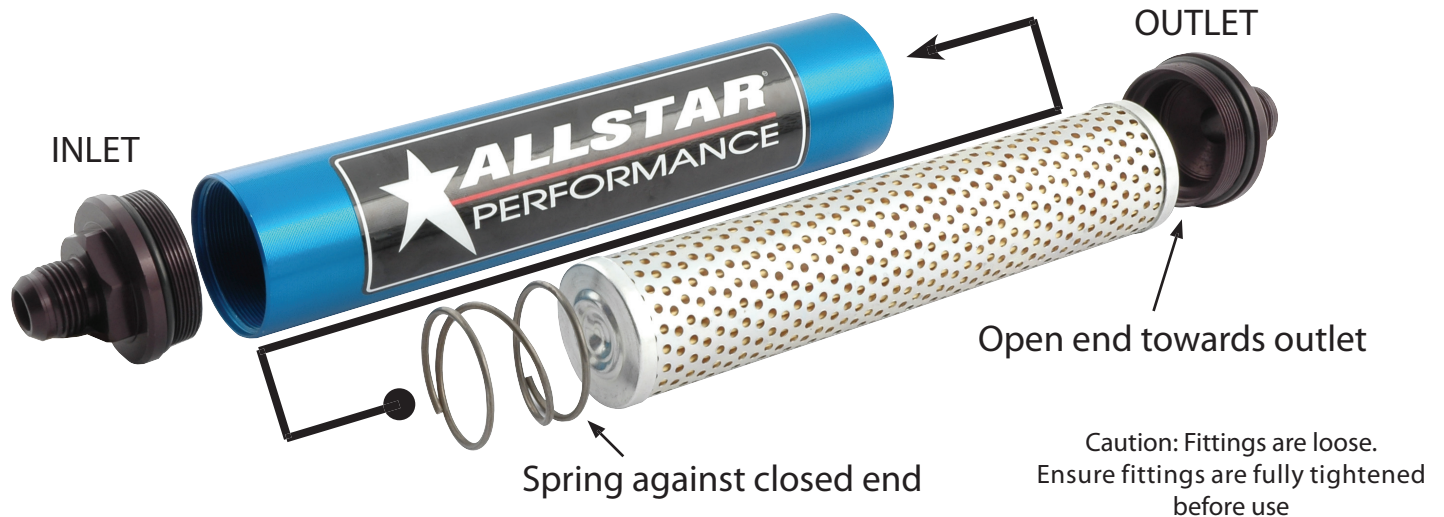

Allstar Performance 8300 Lane Dr., Watervliet, MI 49098
Phone: (269) 463-8000 Fax: (800) 772-2618 www.allstarperformance.com
Form 1010 Rev. 030609