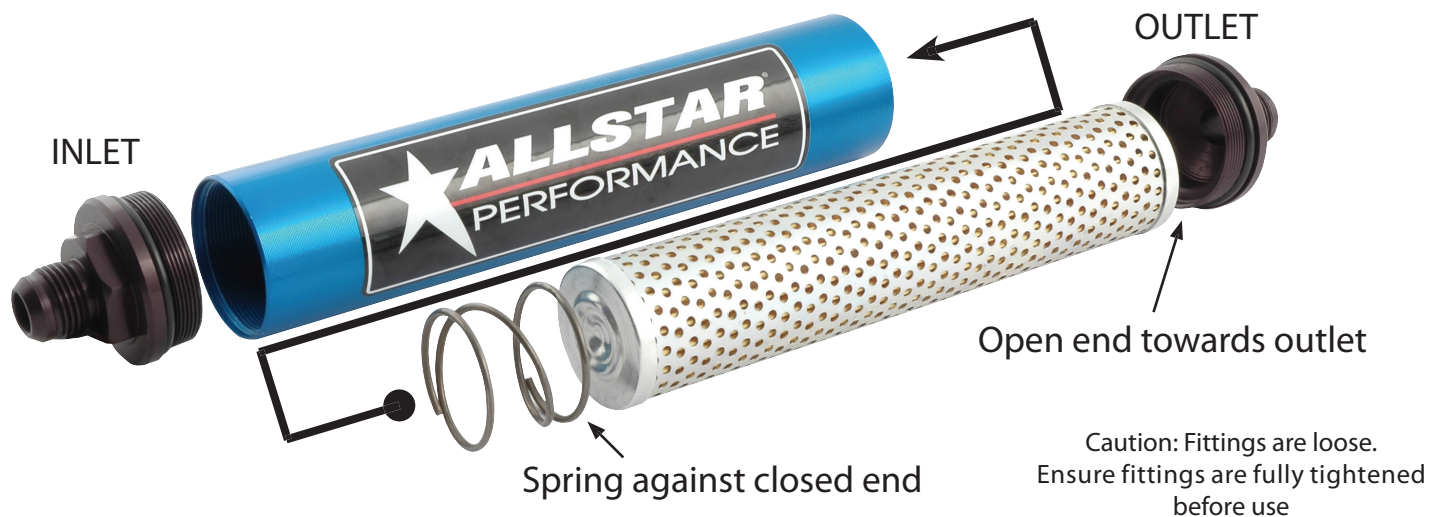

Allstar Performance 8300 Lane Dr., Watervliet, MI 49098
Phone: (269) 463-8000 Fax: (800) 772-2618 www.allstarperformance.com
Form 1010 Rev. 030609